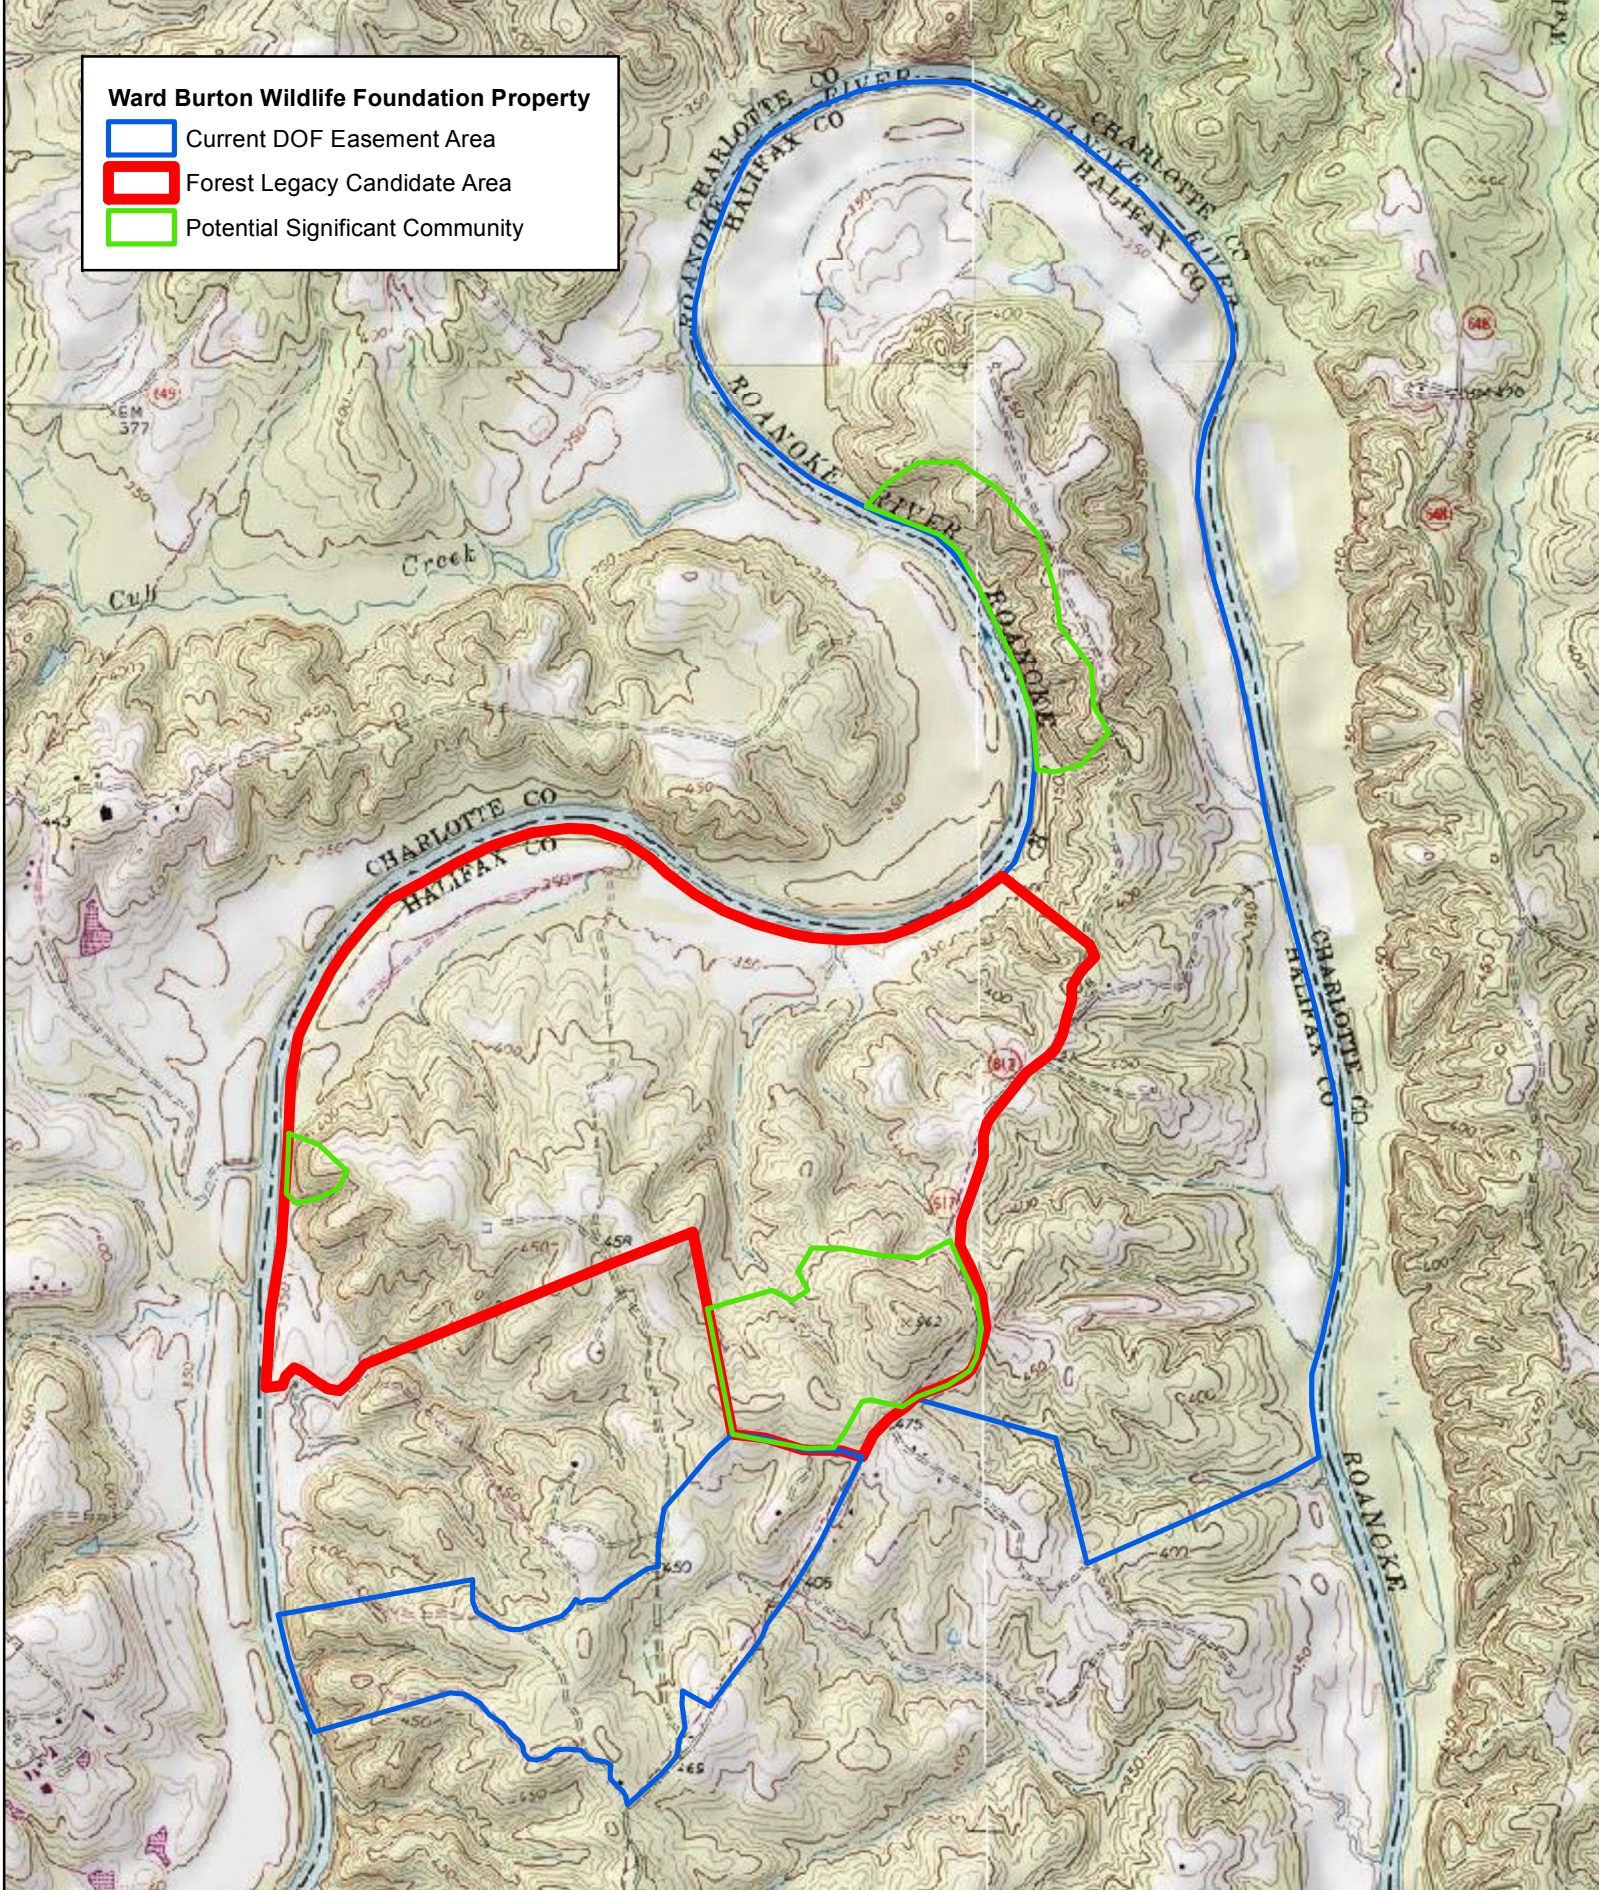

Ward Burton Wildlife Foundation Property

-  Current DOF Easement Area
-  Forest Legacy Candidate Area
-  Potential Significant Community

Ward Burton Wildlife
Foundation Property
Halifax County, VA