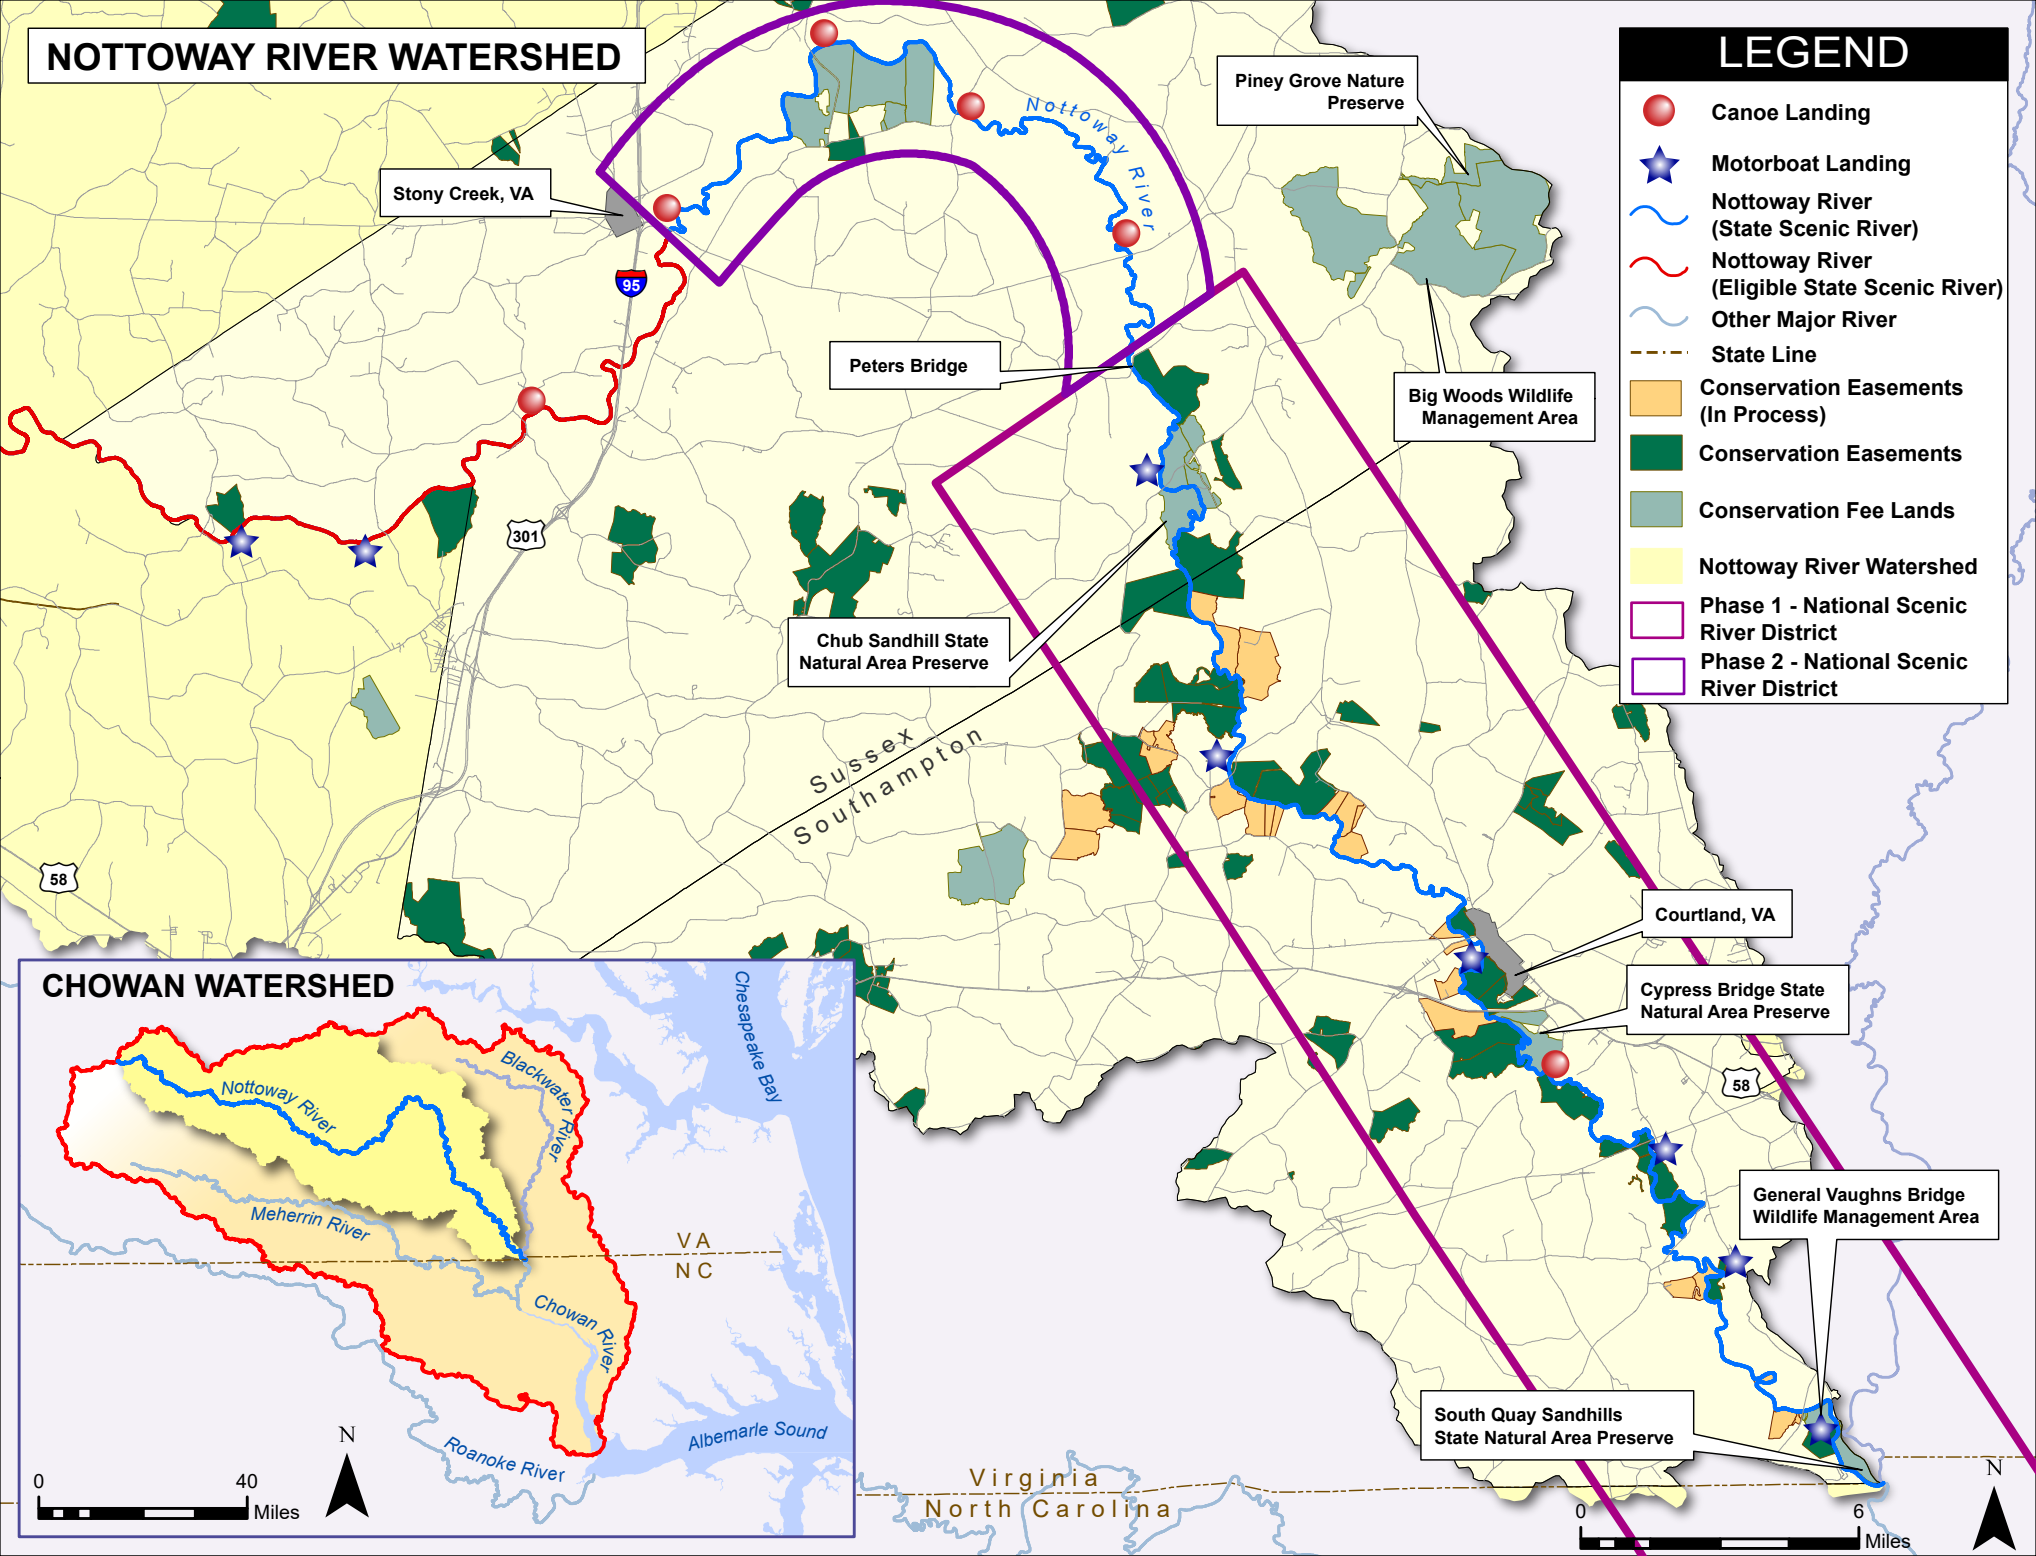

NOTTOWAY RIVER WATERSHED

LEGEND

Stony Creek, VA

Piney Grove Nature Preserve

Peters Bridge

Big Woods Wildlife Management Area

Chub Sandhill State Natural Area Preserve

Sussex
Southampton

Courtland, VA

Cypress Bridge State Natural Area Preserve

General Vaughns Bridge Wildlife Management Area

South Quay Sandhills State Natural Area Preserve

CHOWAN WATERSHED

Virginia
North Carolina

0 6 Miles