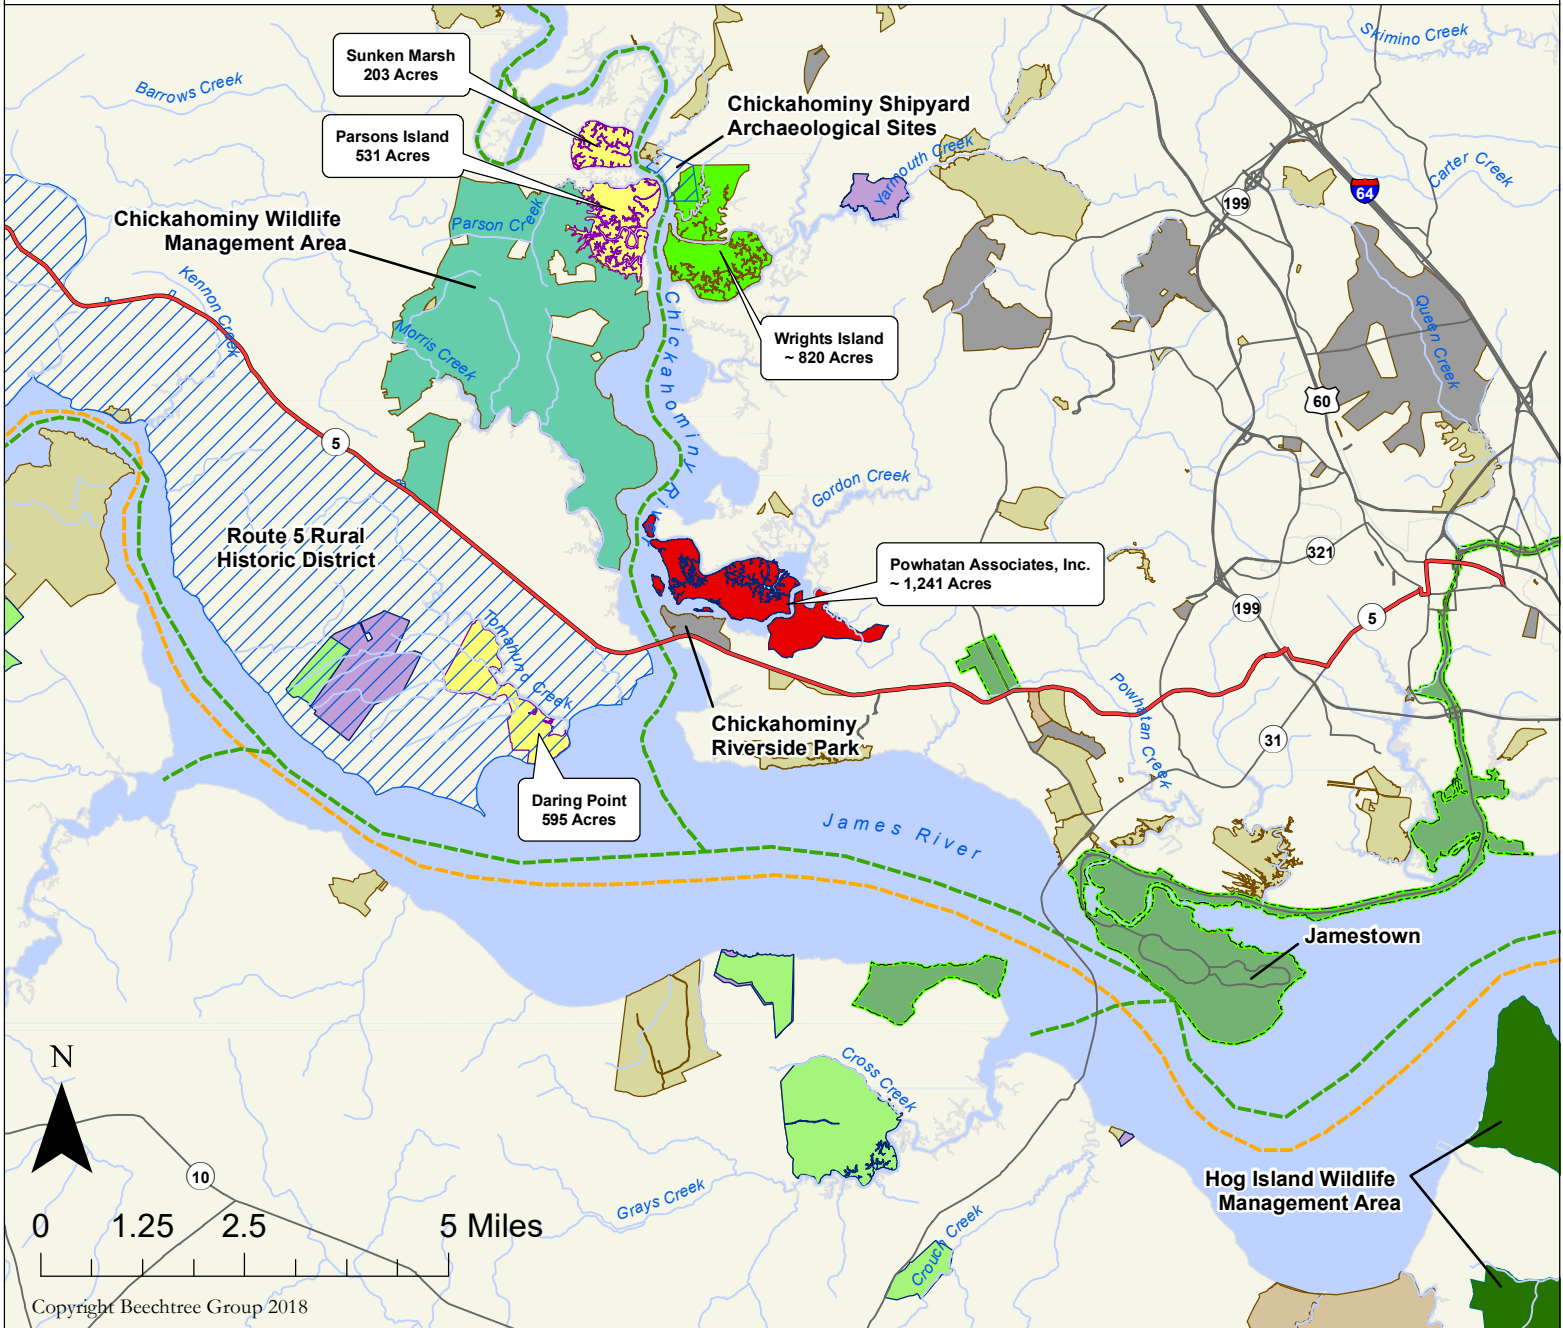

James & Chickahominy Confluence

Copyright Beechtree Group 2018

James & Chickahominy Confluence

Created on 11/6/18

- State Scenic River
- Captain John Smith Chesapeake National Historic Trail
- Scenic Route 5 and Virginia Capital Trail
- VOF Easement Project Properties (1,329 Acres)
- Powhatan Associates, Inc. (1,241 Acres)
- Colonial National Historical Park
- Other Commonwealth Owned Land
- Hog Island Wildlife Management Area
- Chickahominy Wildlife Management Area
- VA DHR & VA DOF Easement
- VOF Easement
- Other Conservation Easement and Land
- Local Park
- Historic District