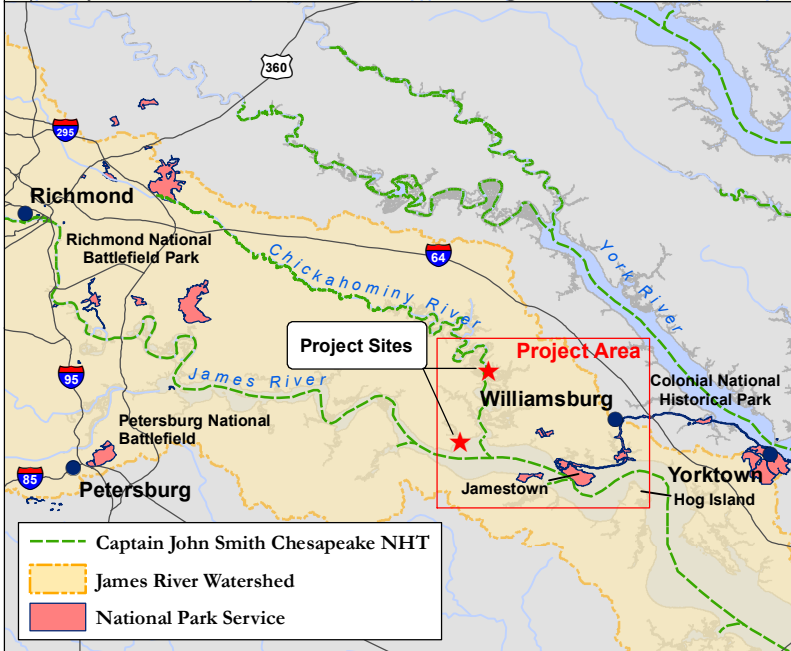

James & Chickahominy Confluence

Copyright Beechtree Group 2018

James & Chickahominy Confluence

Created on 11/6/18

- State Scenic River
- Captain John Smith Chesapeake National Historic Trail
- Scenic Route 5 and Virginia Capital Trail
- VOF Easement Project Properties (1,329 Acres)
- Powhatan Associates, Inc. (1,241 Acres)
- Colonial National Historical Park
- Other Commonwealth Owned Land
- Hog Island Wildlife Management Area
- Chickahominy Wildlife Management Area
- VA DHR & VA DOF Easement
- VOF Easement
- Other Conservation Easement and Land
- Local Park
- Historic District