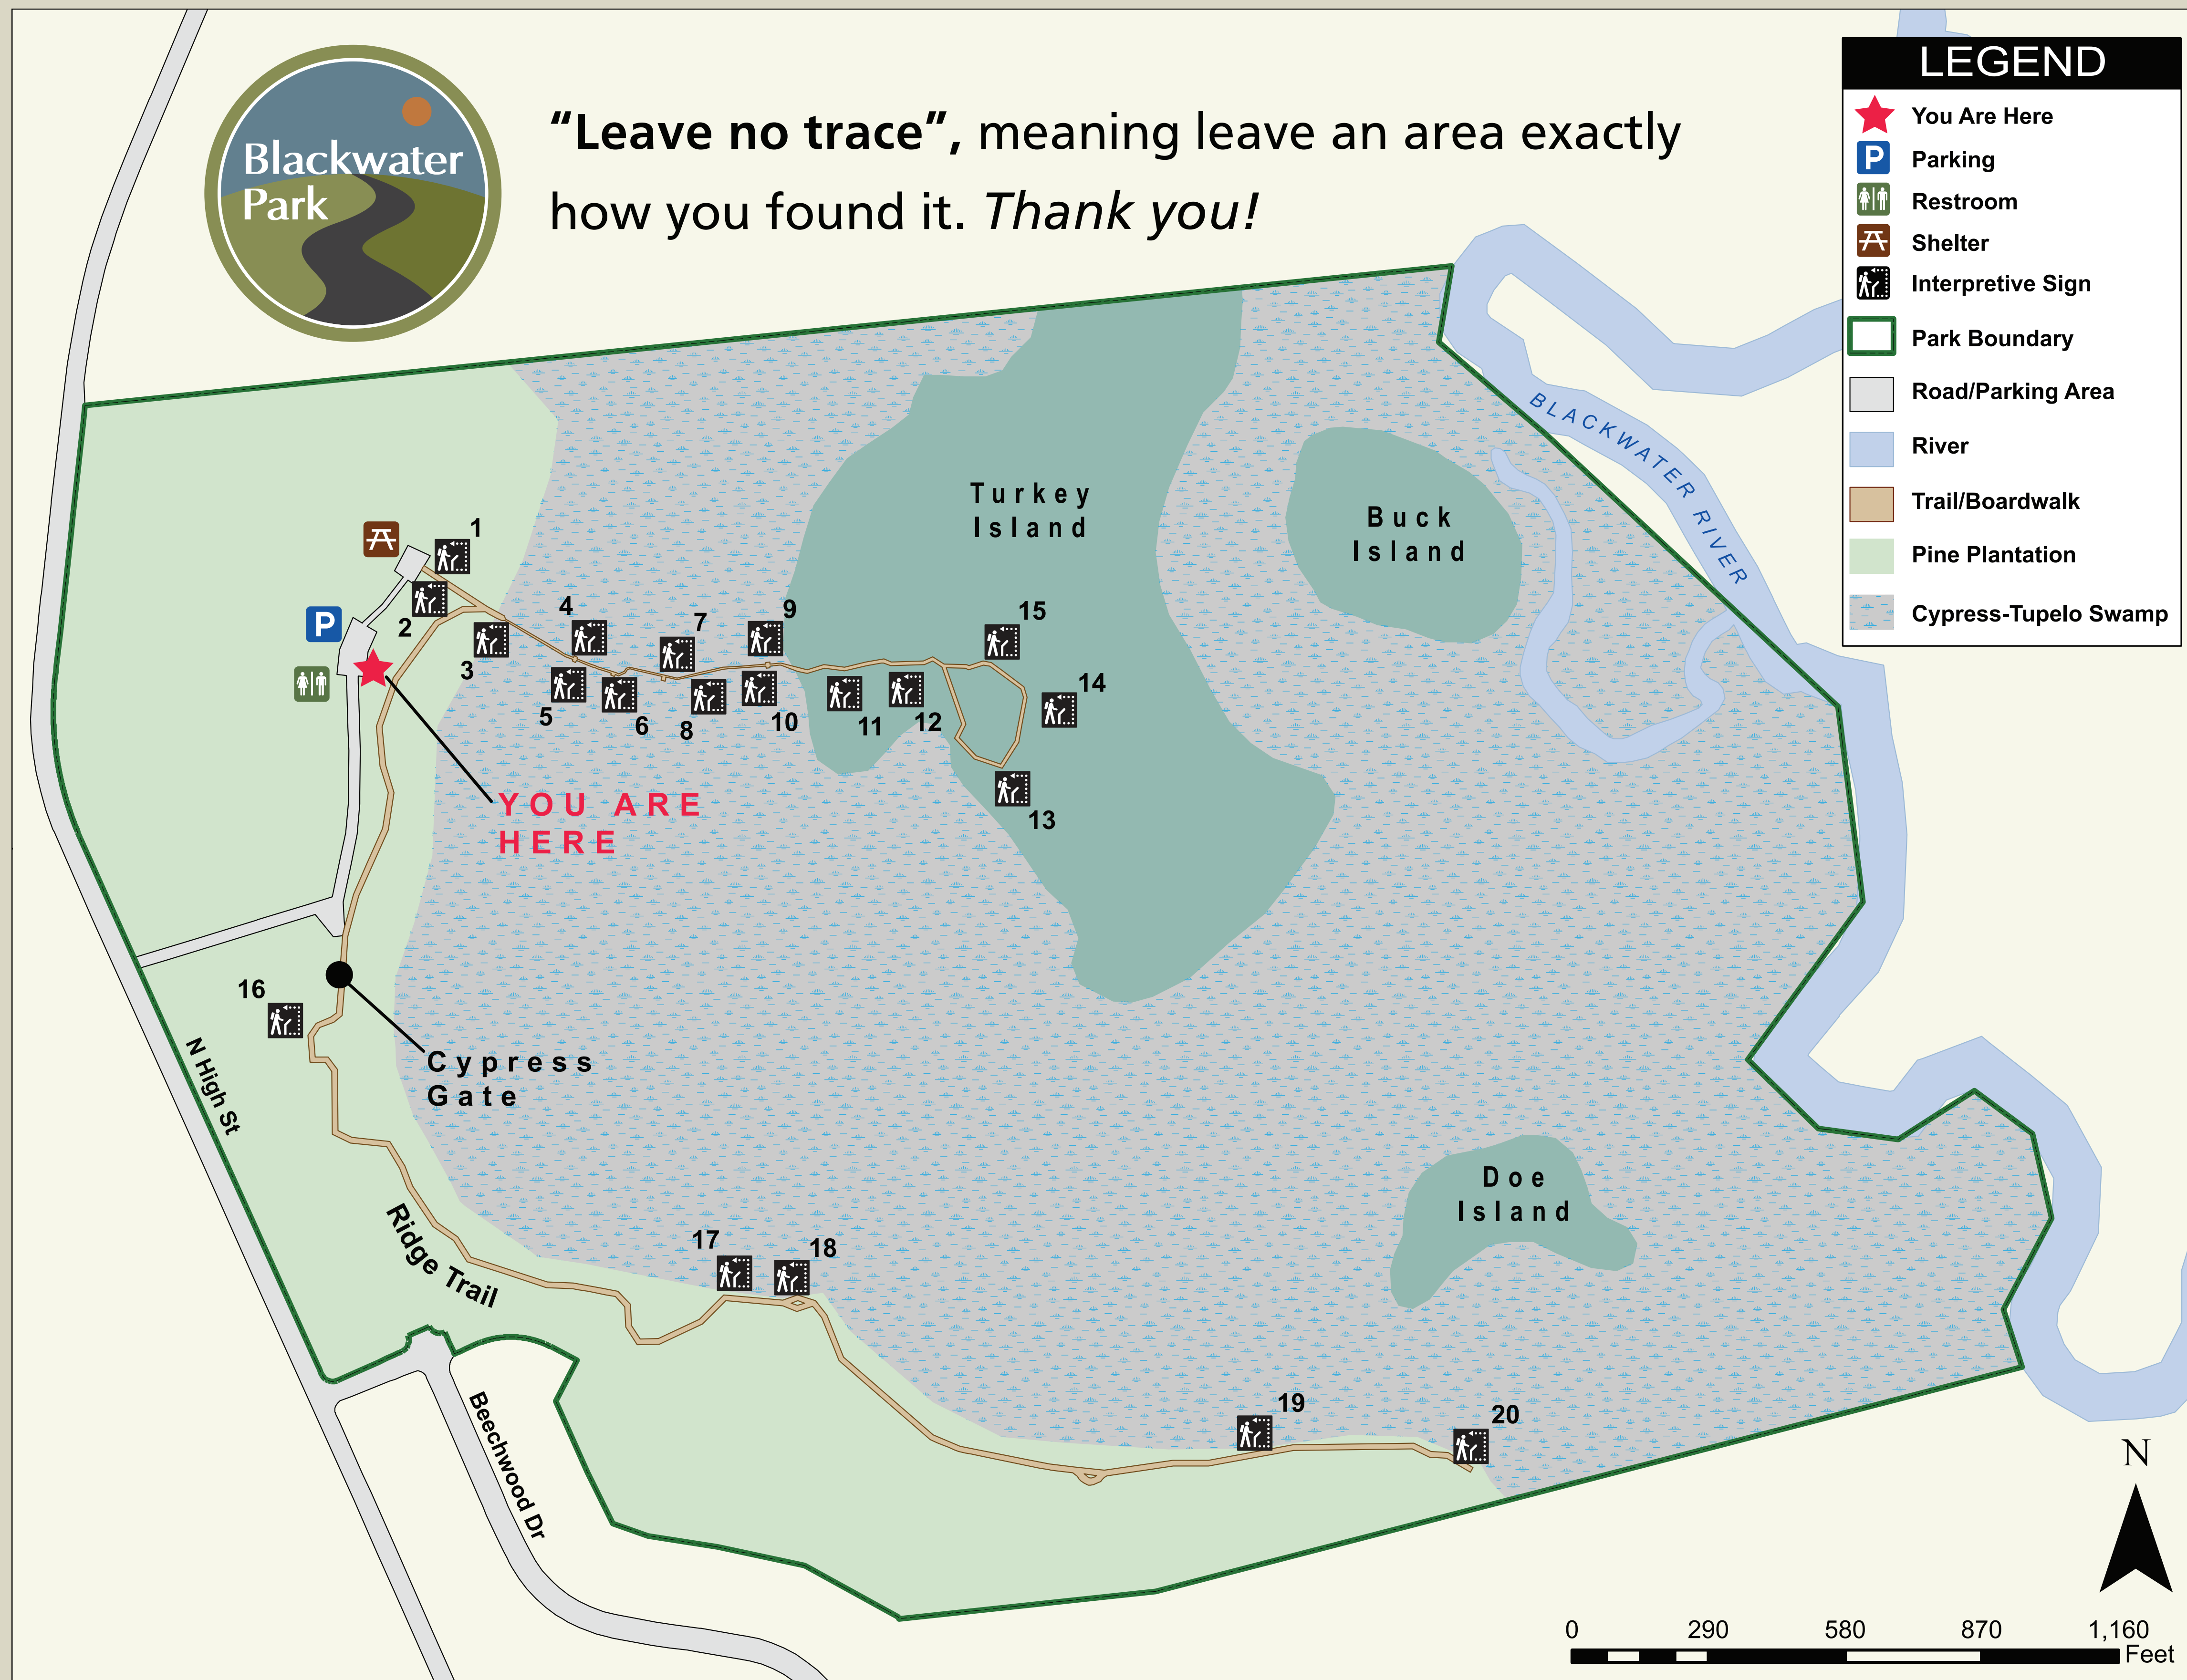

Welcome to Blackwater Park

Trail Interpretive Signs

1. Blackwater Watershed
2. What is Blackwater?
3. Welcome to the Boardwalk
4. Knees and Buttresses
5. Bald Cypress and Water Tupelo
6. Remnants of the Past
7. Mary Oliver Poem
8. Swamp White Oak
9. Water's Edge
10. Take Care
11. Welcome to Turkey Island
12. Island Loblollies
13. Pin Oak
14. Woody Debris
15. Successional Growth
16. Upland Foresty
17. Upland Forests
18. American Beech
19. Sweet Gum / White Oak
20. Mockernut Hickory / Tulip Poplar